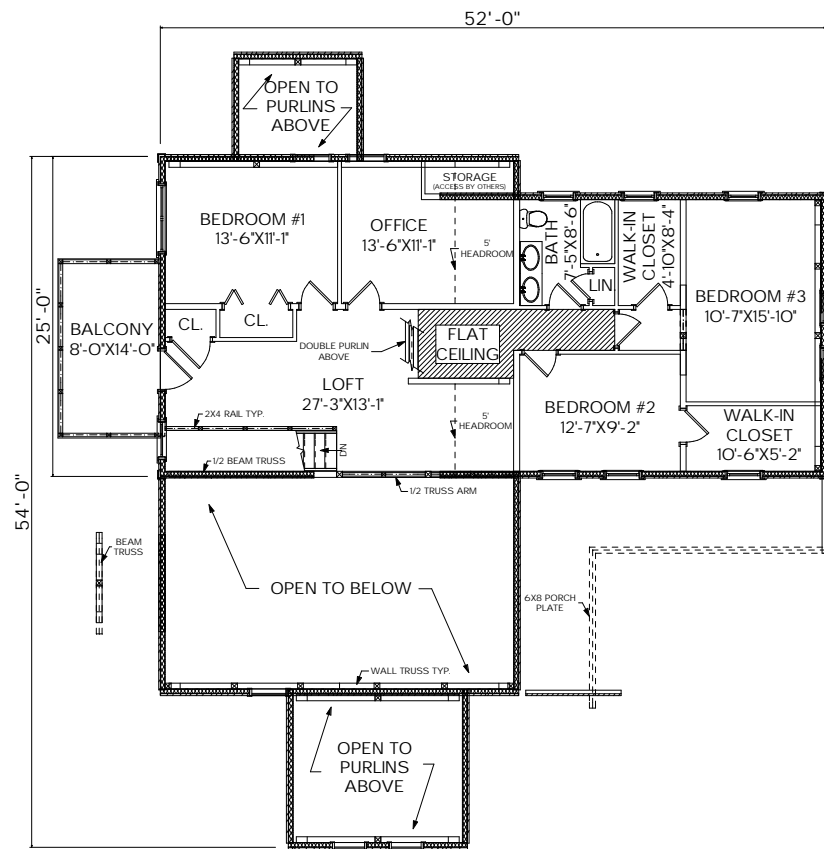

## The White Cap

Sq. Ft.: 3,042  
 Size: 52'Wx62'L  
 Baths: 3  
 Bedrooms: 4

FRONT

LEFT

REAR

RIGHT

FIRST FLOOR

SECOND FLOOR