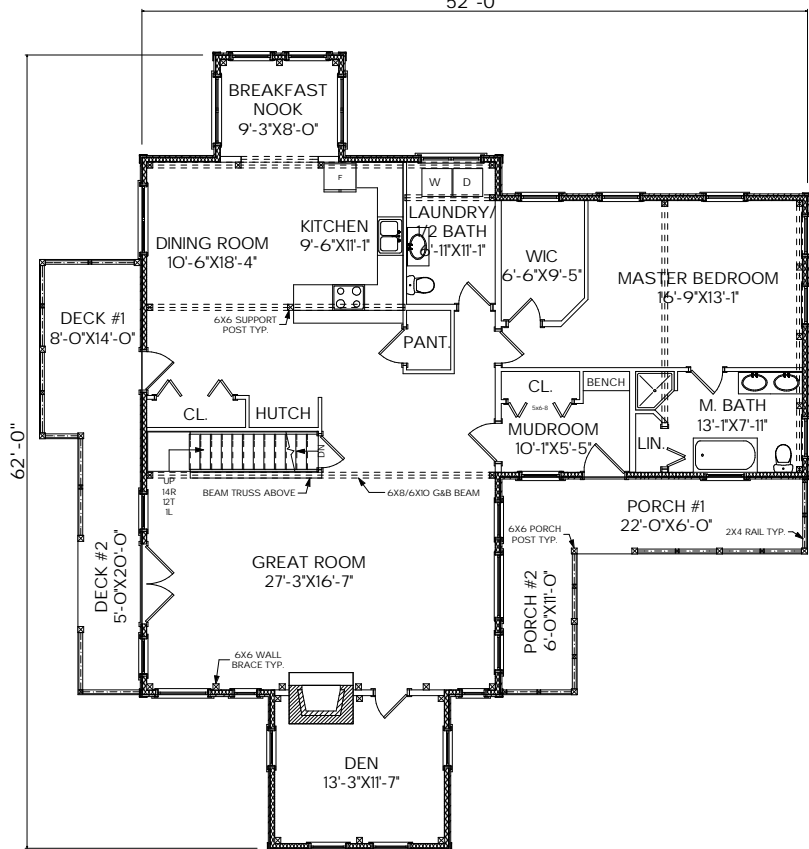

## The White Cap

Sq. Ft.: 3,042  
 Size: 52'Wx62'L  
 Baths: 3  
 Bedrooms: 4

FRONT

LEFT

REAR

RIGHT

FIRST FLOOR

SECOND FLOOR