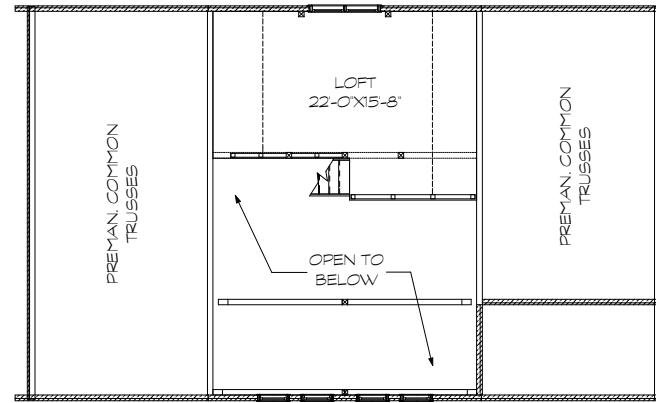

## Springfield

Sq. Ft: 1900  
Size: 52x32  
Baths: 2  
Bedrooms: 3

FRONT

LEFT

REAR

RIGHT

FIRST FLOOR

SECOND FLOOR