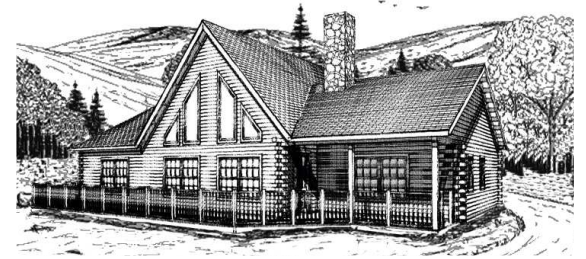

# MOOSEHEAD CEDAR LOG HOMES

## Springfield

Sq. Ft: 1900  
Size: 52x32  
Baths: 2  
Bedrooms: 3

FRONT

LEFT

REAR

RIGHT

FIRST FLOOR

SECOND FLOOR