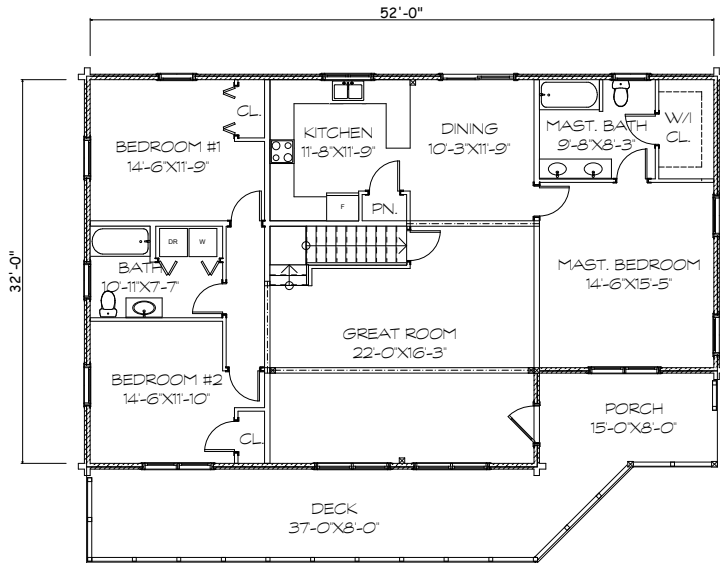

## Springfield

Sq. Ft: 1900  
Size: 52x32  
Baths: 2  
Bedrooms: 3

FRONT

LEFT

REAR

RIGHT

FIRST FLOOR

SECOND FLOOR