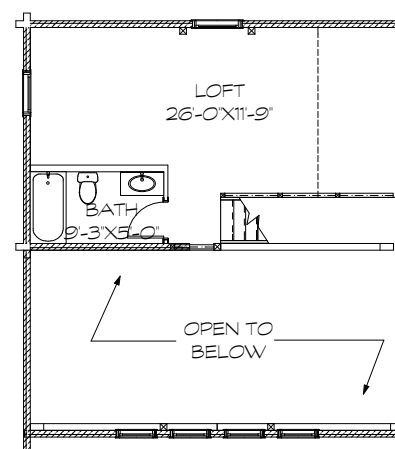

MOOSEHEAD CEDAR LOG HOMES

Lakewood

Sq. Ft: 1115
Size: 26x28
Baths: 2
Bedrooms: 2

FRONT

LEFT

REAR

RIGHT

FIRST FLOOR

SECOND FLOOR