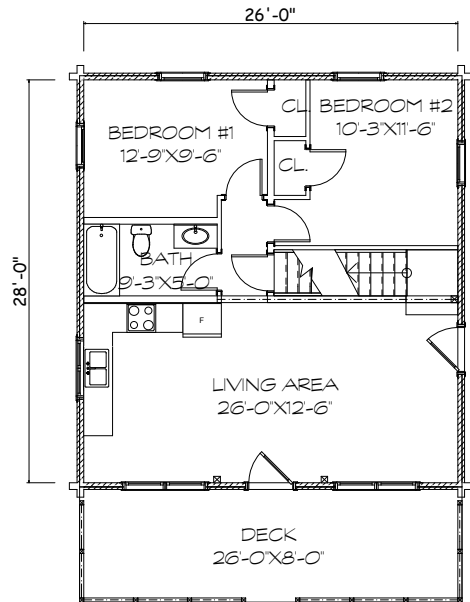

MOOSEHEAD CEDAR LOG HOMES

Lakewood

Sq. Ft: 1115
Size: 26x28
Baths: 2
Bedrooms: 2

FRONT

LEFT

REAR

RIGHT

FIRST FLOOR

SECOND FLOOR