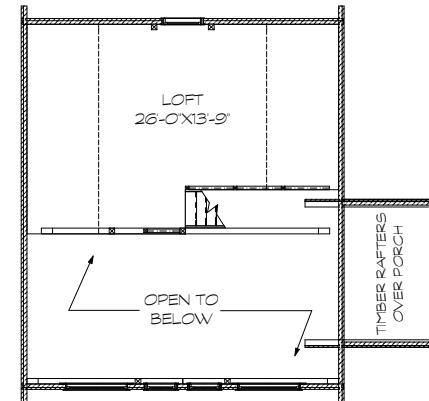

MOOSEHEAD CEDAR LOG HOMES

Lakeside

Sq. Ft: 1221
Size: 26x30
Baths: 1
Bedrooms: 2

FRONT

LEFT

REAR

RIGHT

FIRST FLOOR

SECOND FLOOR