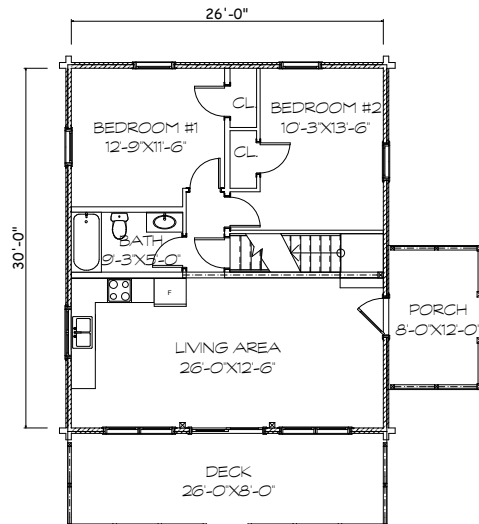

MOOSEHEAD CEDAR LOG HOMES

Lakeside

Sq. Ft: 1221
Size: 26x30
Baths: 1
Bedrooms: 2

FRONT

LEFT

REAR

RIGHT

FIRST FLOOR

SECOND FLOOR