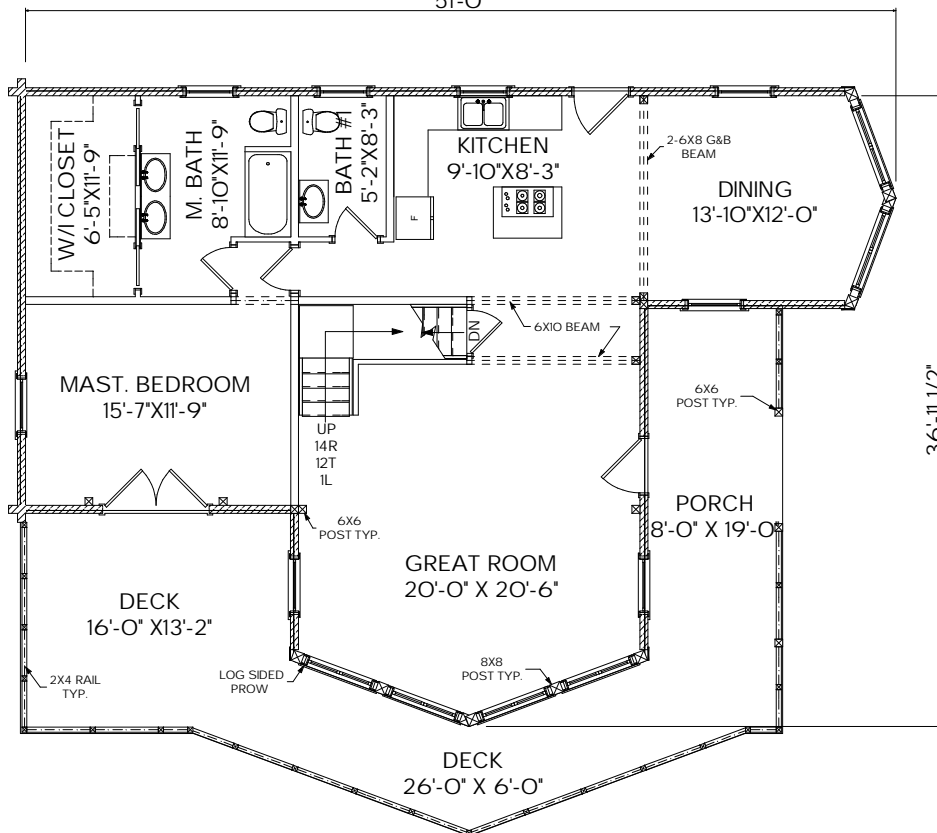

MOOSEHEAD CEDAR LOG HOMES

The Breckenridge

Sq. Ft.: 1,956
 Size: 51'x37'
 Baths: 3
 Bedrooms: 2

FRONT

LEFT

REAR

RIGHT

FIRST FLOOR

SECOND FLOOR