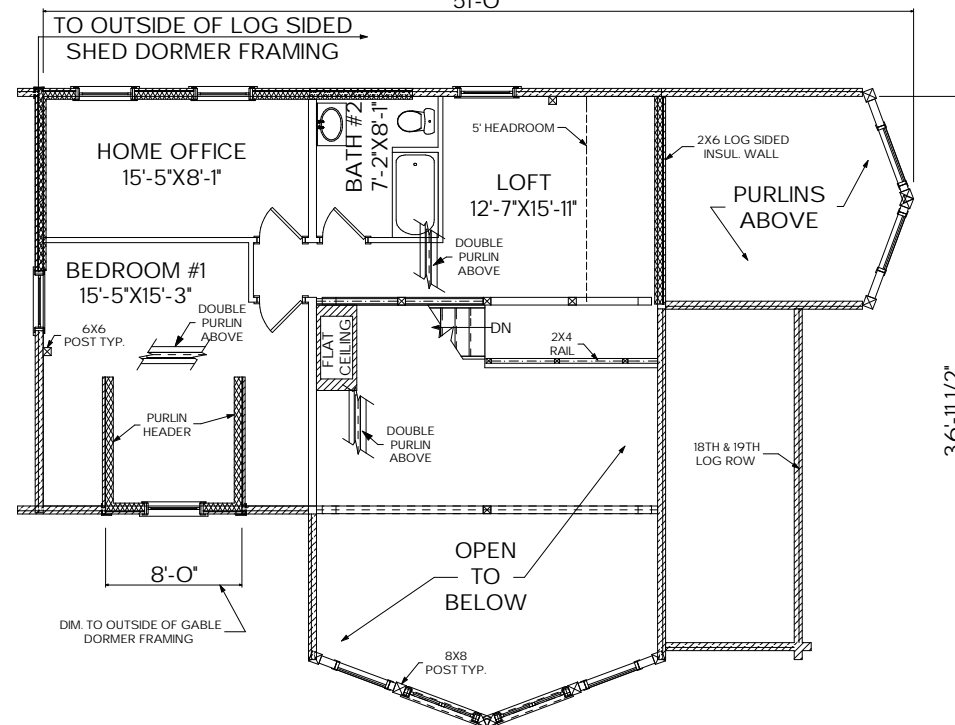

MOOSEHEAD CEDAR LOG HOMES

The Breckenridge

Sq. Ft.: 1,956
 Size: 51'x37'
 Baths: 3
 Bedrooms: 2

FRONT

LEFT

REAR

RIGHT

FIRST FLOOR

SECOND FLOOR