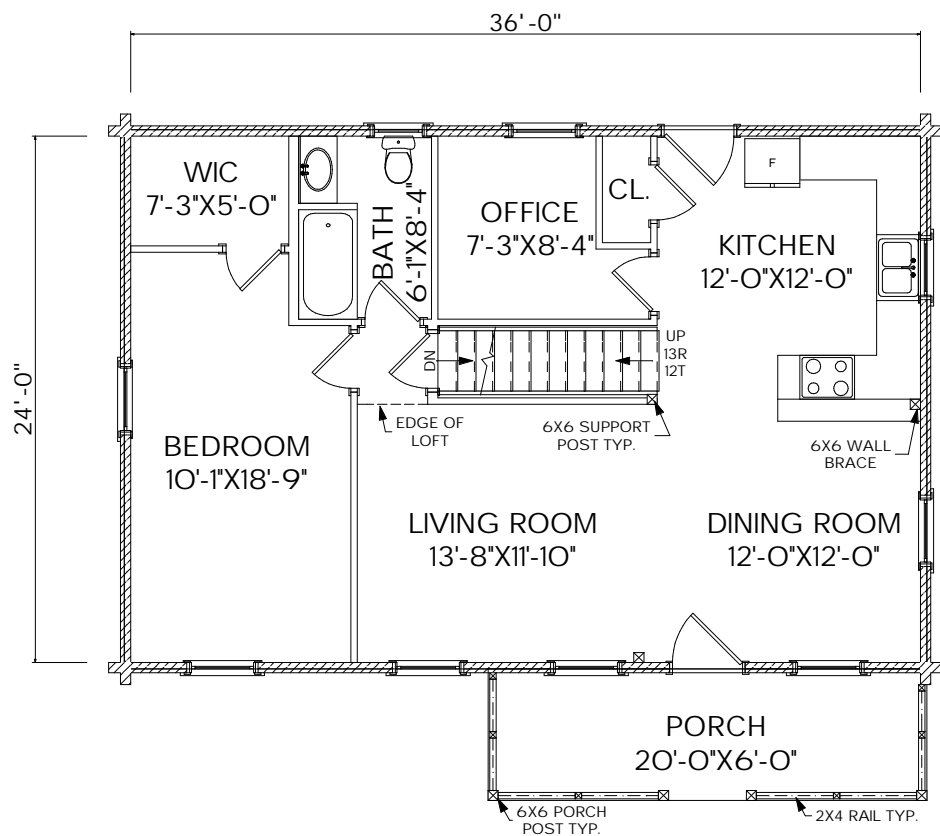

MOOSEHEAD CEDAR LOG HOMES

"The Woodland Collection"

The Alder

Sq. Ft.: 1,279
Size: 36'WX24'L
Baths: 1
Bedrooms: 1

FRONT

LEFT

REAR

RIGHT

FIRST FLOOR

SECOND FLOOR