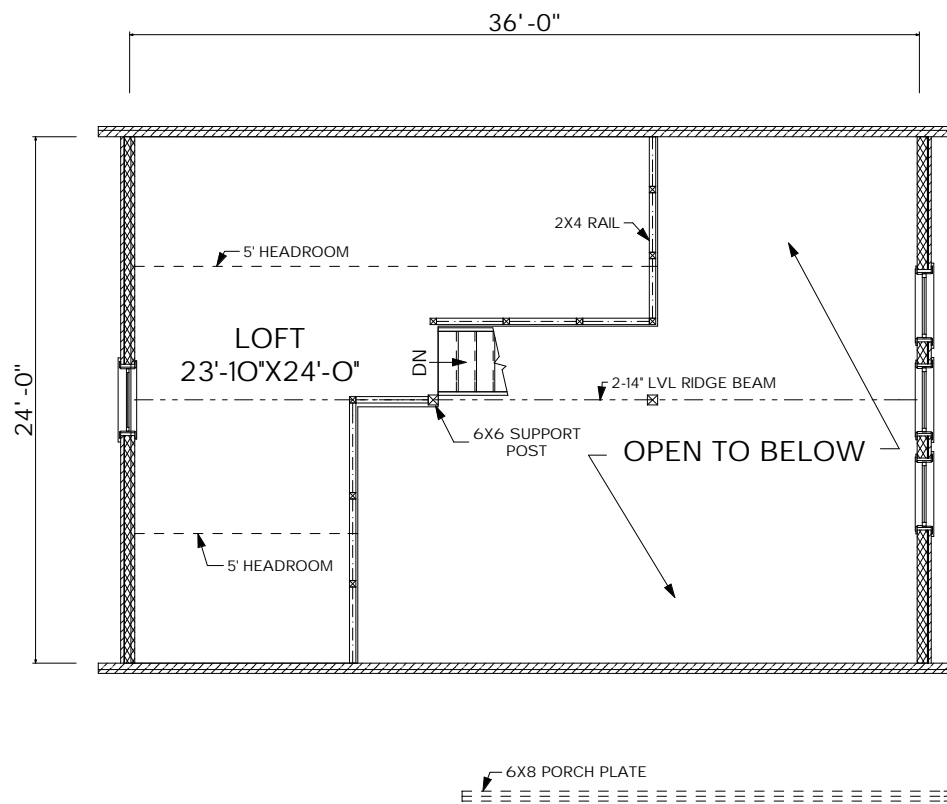

MOOSEHEAD CEDAR LOG HOMES

"The Woodland Collection"

The Alder

Sq. Ft.: 1,279
Size: 36'WX24'L
Baths: 1
Bedrooms: 1

FRONT

LEFT

REAR

RIGHT

FIRST FLOOR

SECOND FLOOR