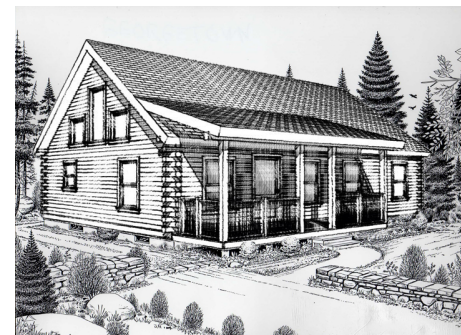

MOOSEHEAD CEDAR LOG HOMES

"The Woodland Collection"

The Alder

Sq. Ft.: 1,279
Size: 36'WX24'L
Baths: 1
Bedrooms: 1

FRONT

LEFT

REAR

RIGHT