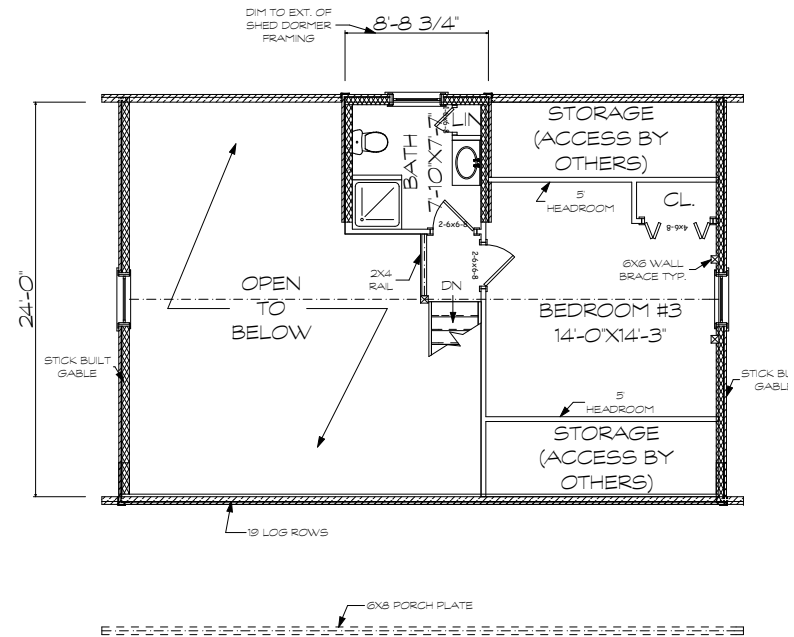

MOOSEHEAD CEDAR LOG HOMES

"The Woodland Collection"

The Telos

Sq. Ft. 1,286
Size: 24'WX36'L
Baths: 2
Bedrooms: 3

FRONT

LEFT

REAR

RIGHT

FIRST FLOOR

SECOND FLOOR