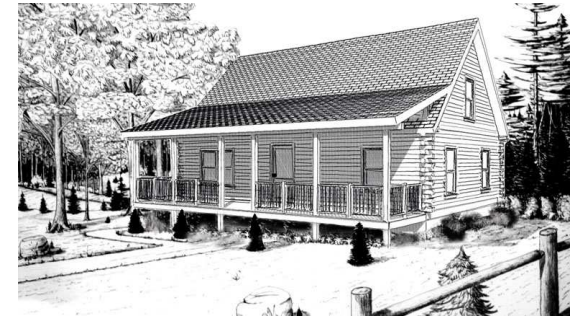

MOOSEHEAD CEDAR LOG HOMES

"The Woodland Collection"

The Telos

Sq. Ft. 1,286
Size: 24'WX36'L
Baths: 2
Bedrooms: 3

FRONT

LEFT

REAR

RIGHT