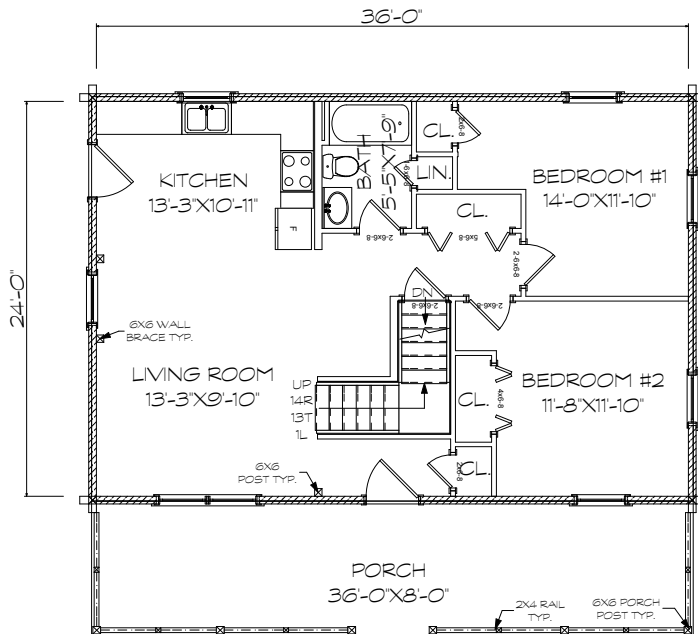

MOOSEHEAD CEDAR LOG HOMES

"The Woodland Collection"

The Telos

Sq. Ft. 1,286
Size: 24'WX36'L
Baths: 2
Bedrooms: 3

FRONT

LEFT

REAR

RIGHT

FIRST FLOOR

SECOND FLOOR