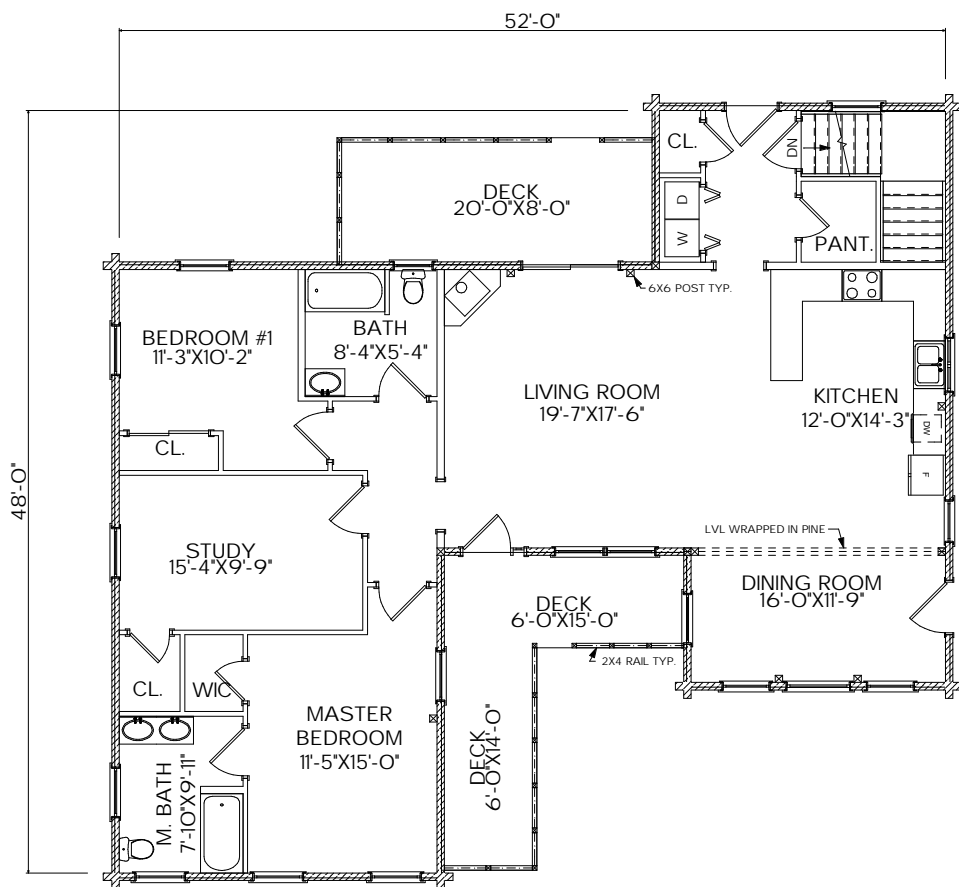

MOOSEHEAD CEDAR LOG HOMES

The Spencer

Sq. Ft.: 1,700
Size: 52'Wx48'L
Baths: 2
Bedrooms: 2-3

FRONT

LEFT

REAR

RIGHT

FIRST FLOOR

SECOND FLOOR