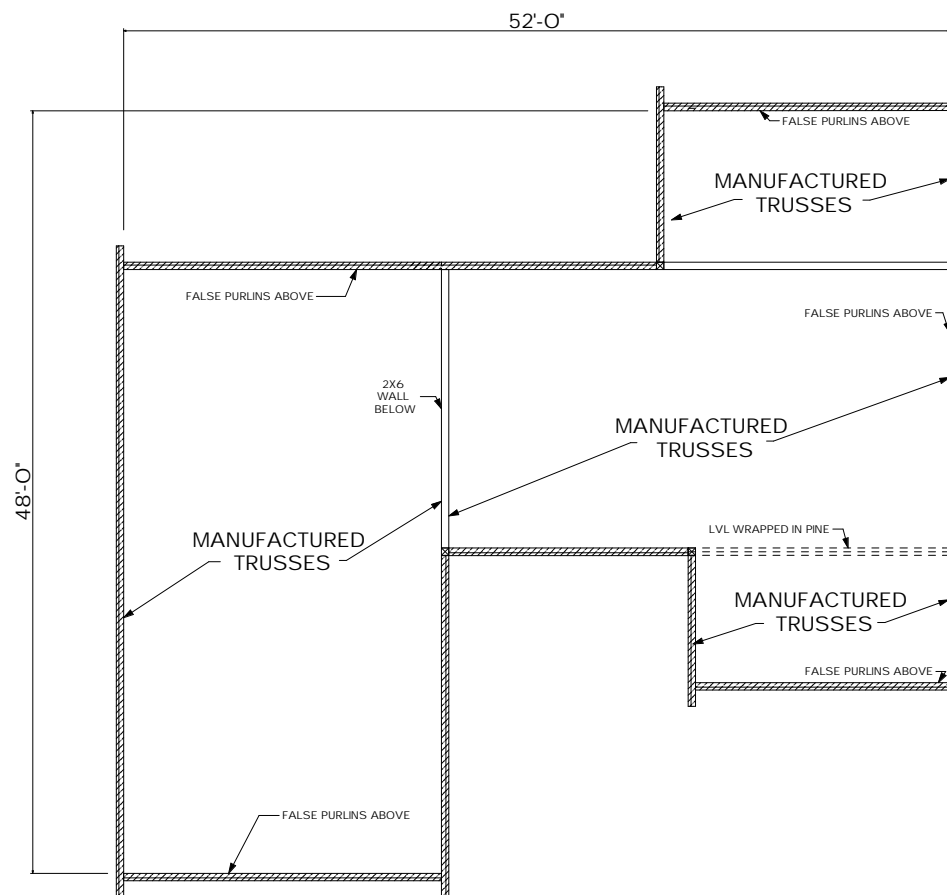

MOOSEHEAD CEDAR LOG HOMES

The Spencer

Sq. Ft.: 1,700
Size: 52'Wx48'L
Baths: 2
Bedrooms: 2-3

FRONT

LEFT

REAR

RIGHT

FIRST FLOOR

SECOND FLOOR