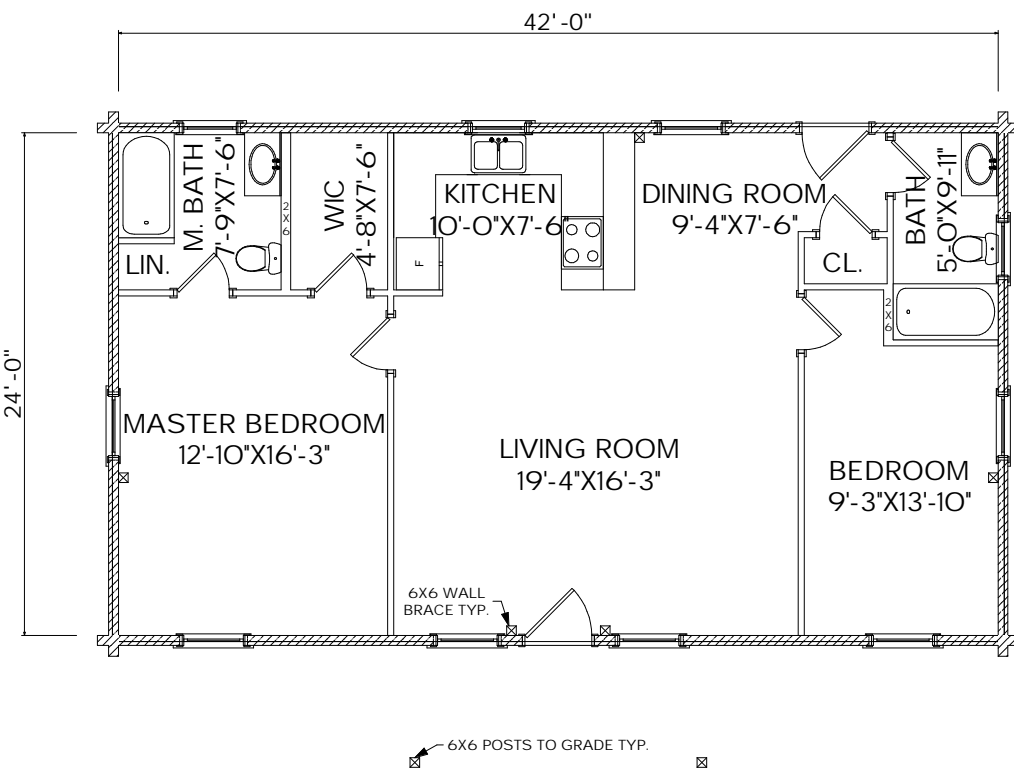

## The Riverside

Sq. Ft.: 1,047  
Size: 42'Wx24'L  
Baths: 2  
Bedrooms: 2

FRONT

LEFT

REAR

RIGHT

FIRST FLOOR

SECOND FLOOR