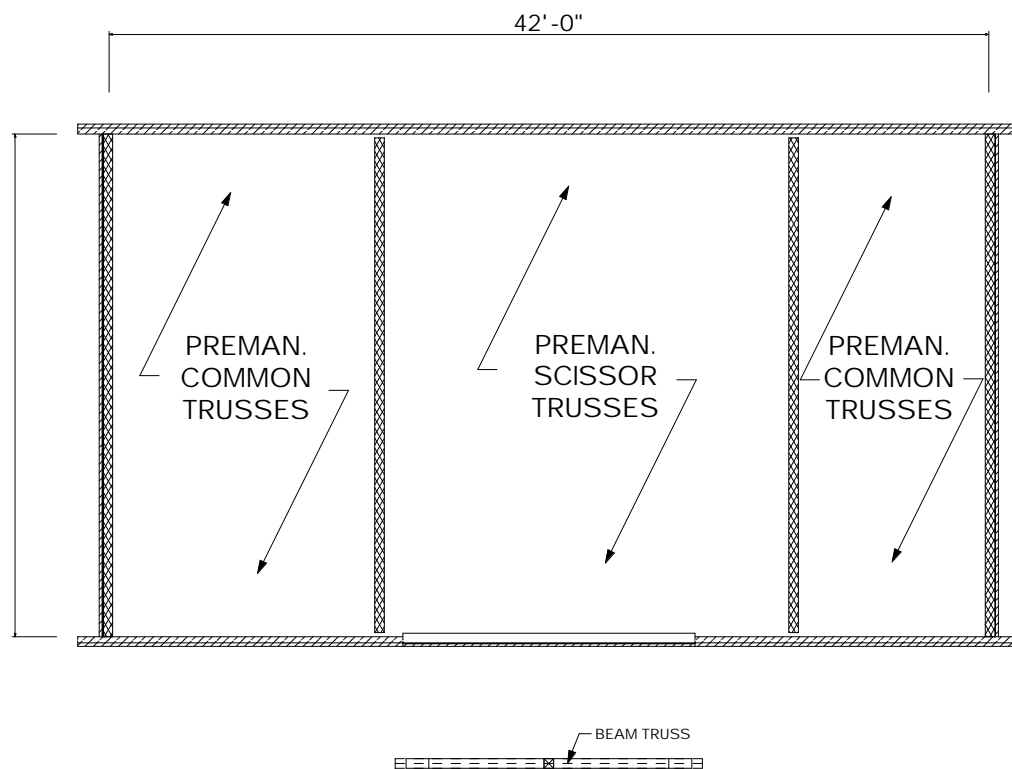

## The Riverside

Sq. Ft.: 1,047  
Size: 42'Wx24'L  
Baths: 2  
Bedrooms: 2

FRONT

LEFT

REAR

RIGHT

FIRST FLOOR

SECOND FLOOR