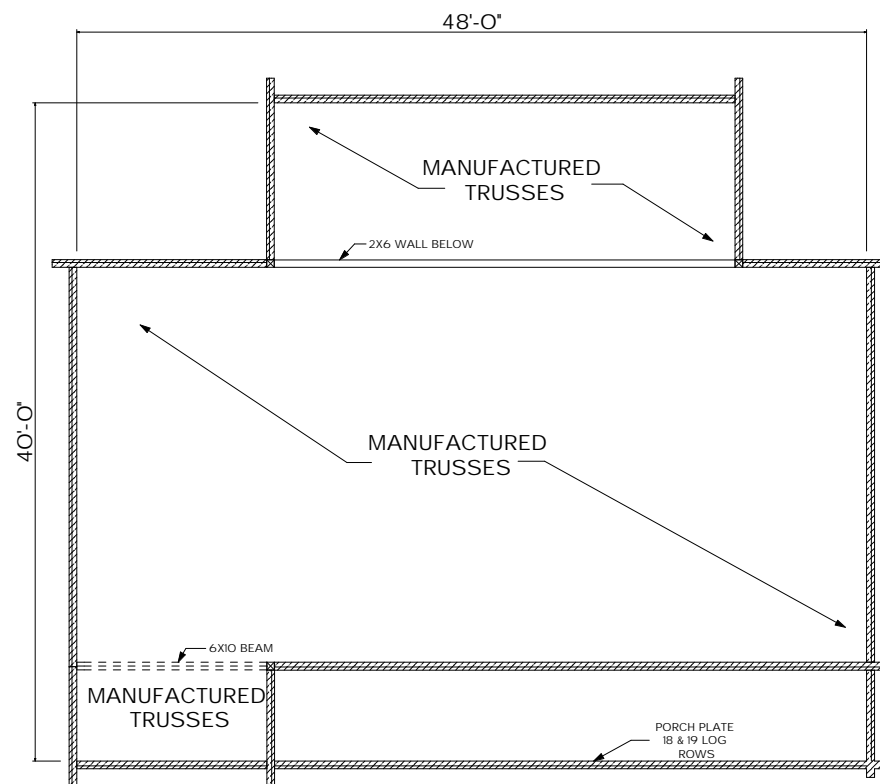

MOOSEHEAD CEDAR LOG HOMES

The Redington

Sq. Ft.: 1,553
 Size: 48'Wx40'L
 Baths: 2
 Bedrooms: 3

FRONT

LEFT

REAR

RIGHT

FIRST FLOOR

SECOND FLOOR