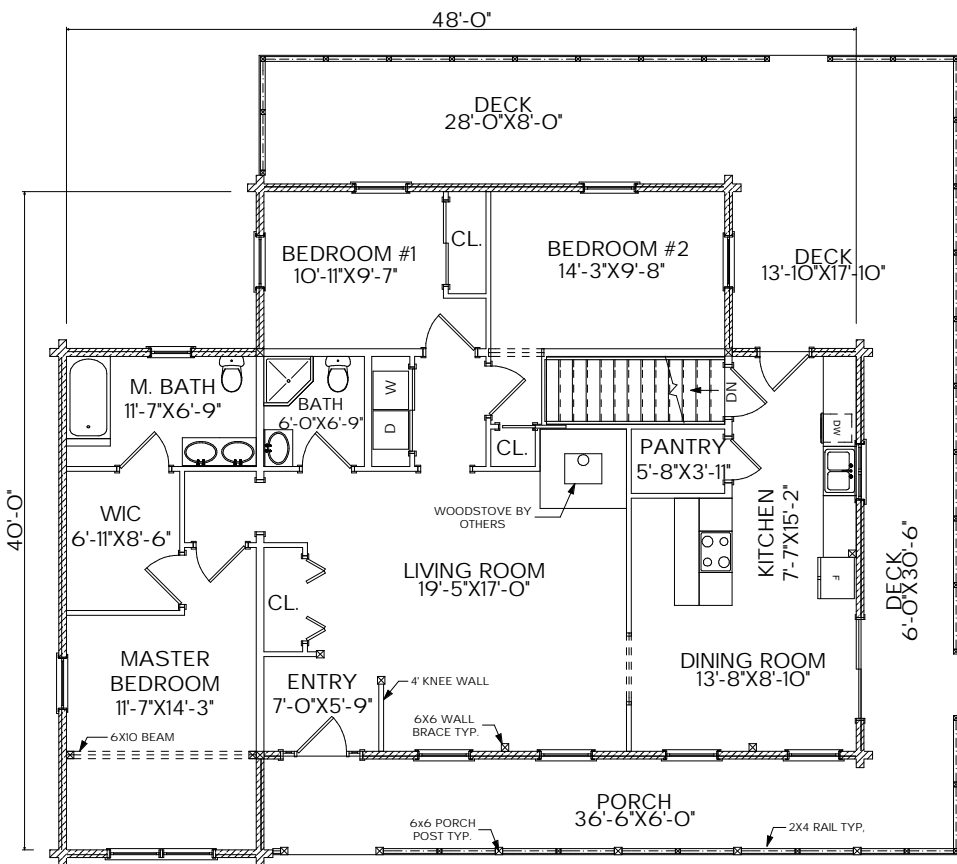

MOOSEHEAD CEDAR LOG HOMES

The Redington

Sq. Ft.: 1,553
 Size: 48'Wx40'L
 Baths: 2
 Bedrooms: 3

FRONT

LEFT

REAR

RIGHT

FIRST FLOOR

SECOND FLOOR