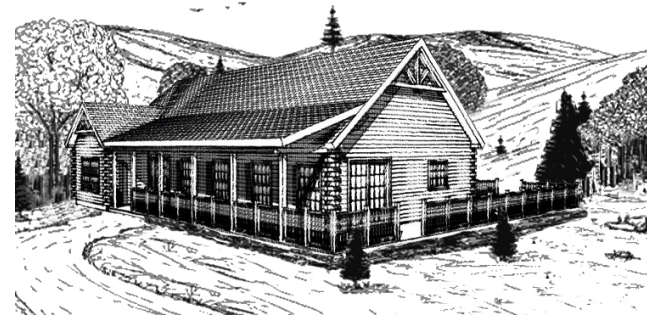

MOOSEHEAD CEDAR LOG HOMES

The Redington

Sq. Ft.: 1,553
 Size: 48'Wx40'L
 Baths: 2
 Bedrooms: 3

FRONT

LEFT

REAR

RIGHT

FIRST FLOOR

SECOND FLOOR