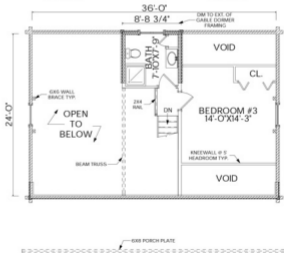

MOOSEHEAD CEDAR LOG HOMES

The Rangeley

Sq. Ft.: 1,326
Size: 36'Wx24'L
Baths: 2
Bedrooms: 3

FRONT

LEFT

REAR

RIGHT

FIRST FLOOR

SECOND FLOOR