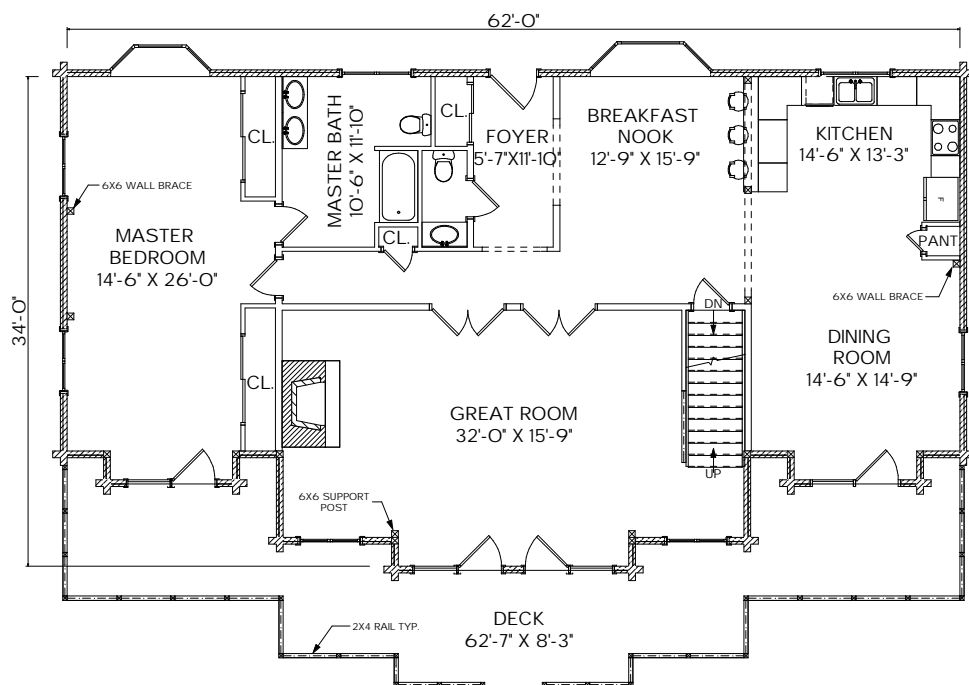

MOOSEHEAD CEDAR LOG HOMES

The Moosehead

Sq. Ft.: 2,448
Size: 62'Wx34'L
Baths: 3
Bedrooms: 3

FRONT

LEFT

REAR

RIGHT

FIRST FLOOR

SECOND FLOOR