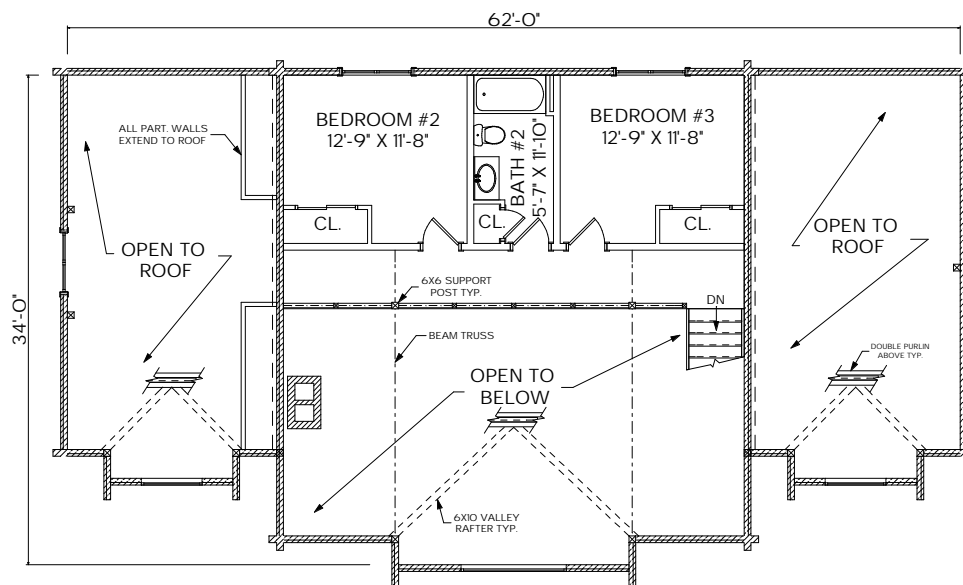

MOOSEHEAD CEDAR LOG HOMES

The Moosehead

Sq. Ft.: 2,448
Size: 62'Wx34'L
Baths: 3
Bedrooms: 3

FRONT

LEFT

REAR

RIGHT

FIRST FLOOR

SECOND FLOOR