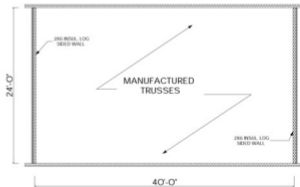

MOOSEHEAD CEDAR LOG HOMES

The Little Wilson

Sq. Ft.: 998
Size: 40'Wx24'L
Baths: 1
Bedrooms: 3

FRONT

LEFT

REAR

RIGHT

FIRST FLOOR