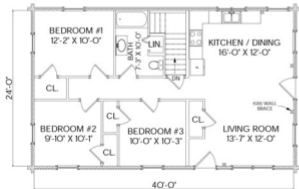

MOOSEHEAD CEDAR LOG HOMES

The Little Wilson

Sq. Ft.: 998
Size: 40'Wx24'L
Baths: 1
Bedrooms: 3

FRONT

LEFT

REAR

RIGHT

FIRST FLOOR

SECOND FLOOR