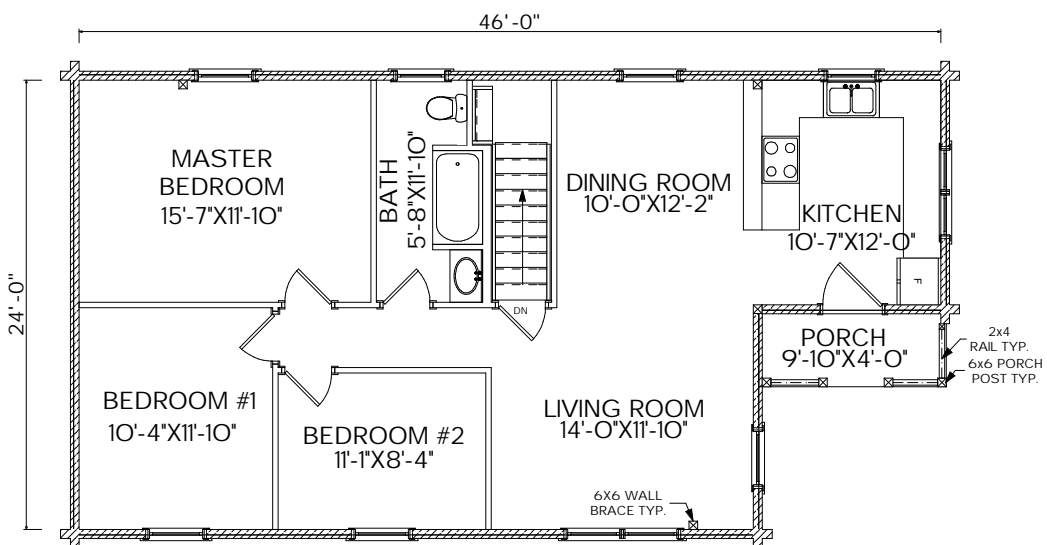

MOOSEHEAD CEDAR LOG HOMES

"The Woodland Collection"

The Kineo

Sq. Ft.: 1,025
Size: 46'Wx24'L
Baths: 1
Bedrooms: 3

FRONT

LEFT

RIGHT

FIRST FLOOR

SECOND FLOOR