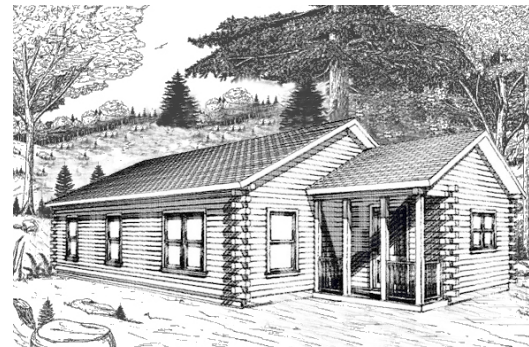

MOOSEHEAD CEDAR LOG HOMES

"The Woodland Collection"

The Kineo

Sq. Ft.: 1,025
Size: 46'Wx24'L
Baths: 1
Bedrooms: 3

FRONT

LEFT

RIGHT

FIRST FLOOR