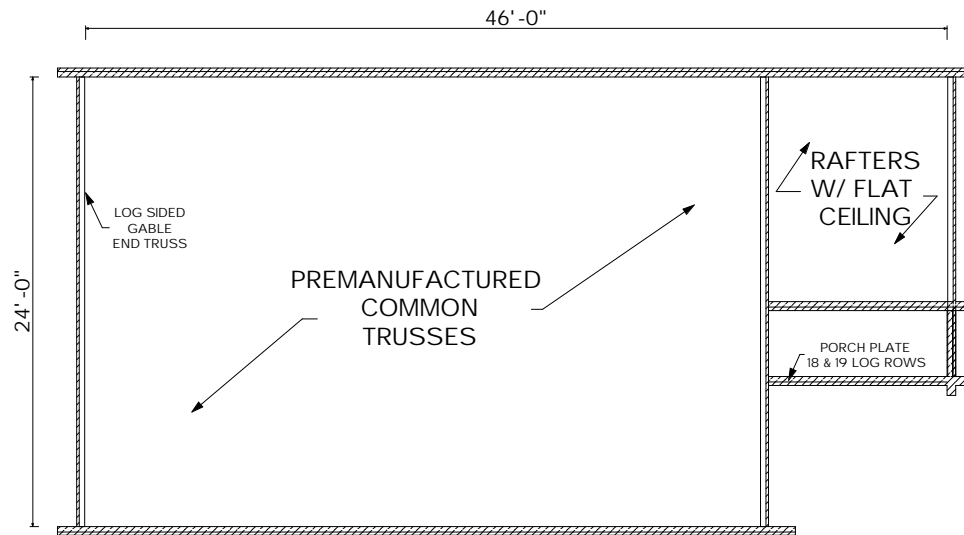

MOOSEHEAD CEDAR LOG HOMES

"The Woodland Collection"

The Kineo

Sq. Ft.: 1,025
Size: 46'Wx24'L
Baths: 1
Bedrooms: 3

FRONT

LEFT

RIGHT

FIRST FLOOR

SECOND FLOOR