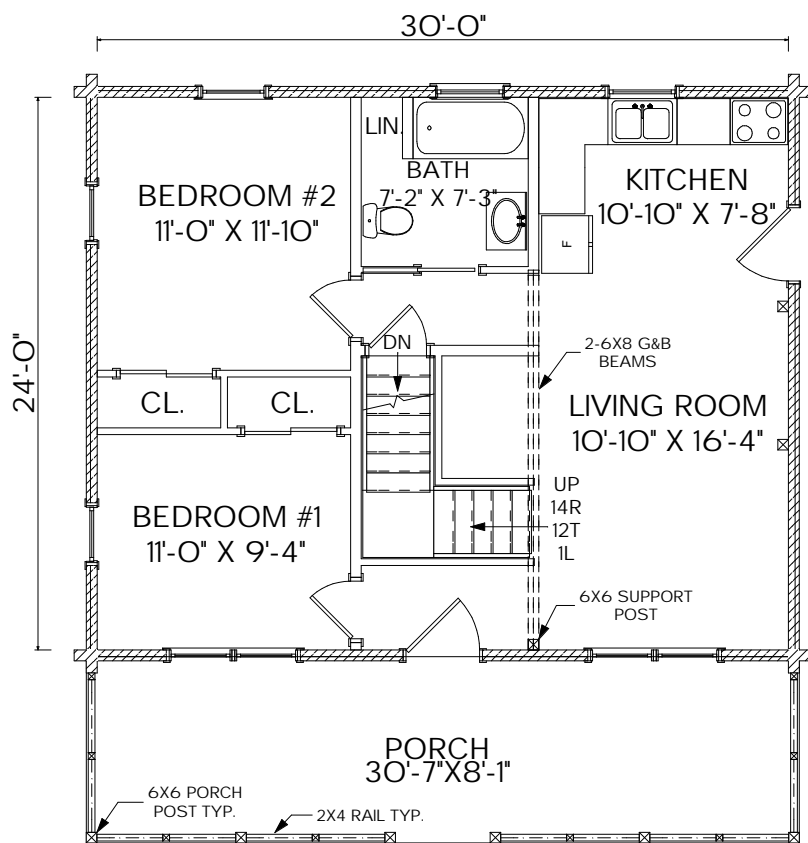

## The Haven

Sq. Ft.: 1,114  
Size: 30'Wx24'L  
Baths: 1  
Bedrooms: 2

FRONT

LEFT

REAR

RIGHT

FIRST FLOOR

SECOND FLOOR