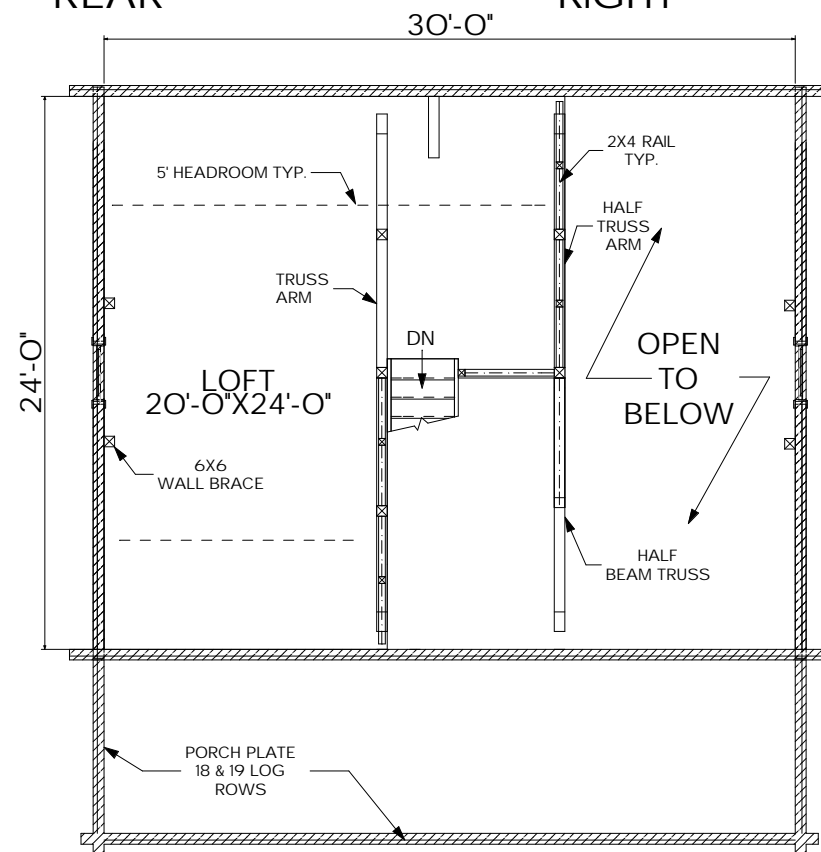

## The Haven

Sq. Ft.: 1,114  
Size: 30'Wx24'L  
Baths: 1  
Bedrooms: 2

FRONT

LEFT

REAR

RIGHT

FIRST FLOOR

SECOND FLOOR