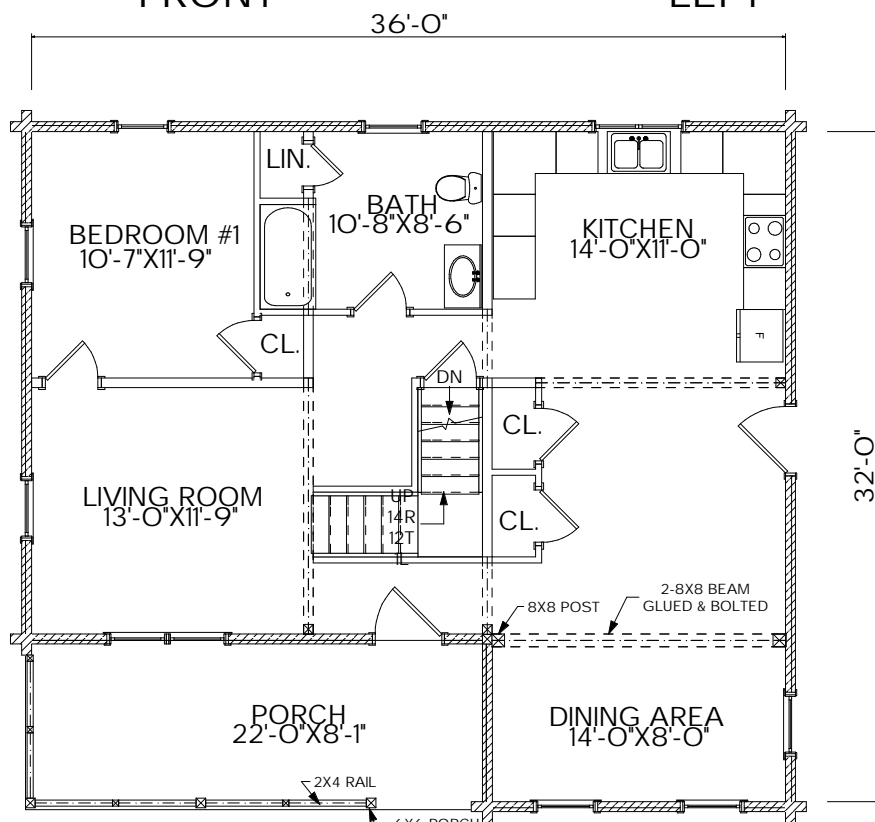

MOOSEHEAD CEDAR LOG HOMES

The Georgetown

Sq. Ft.: 1,841
Size: 36'Wx32'L
Baths: 2
Bedrooms: 3

FRONT

LEFT

REAR

RIGHT

FIRST FLOOR

SECOND FLOOR