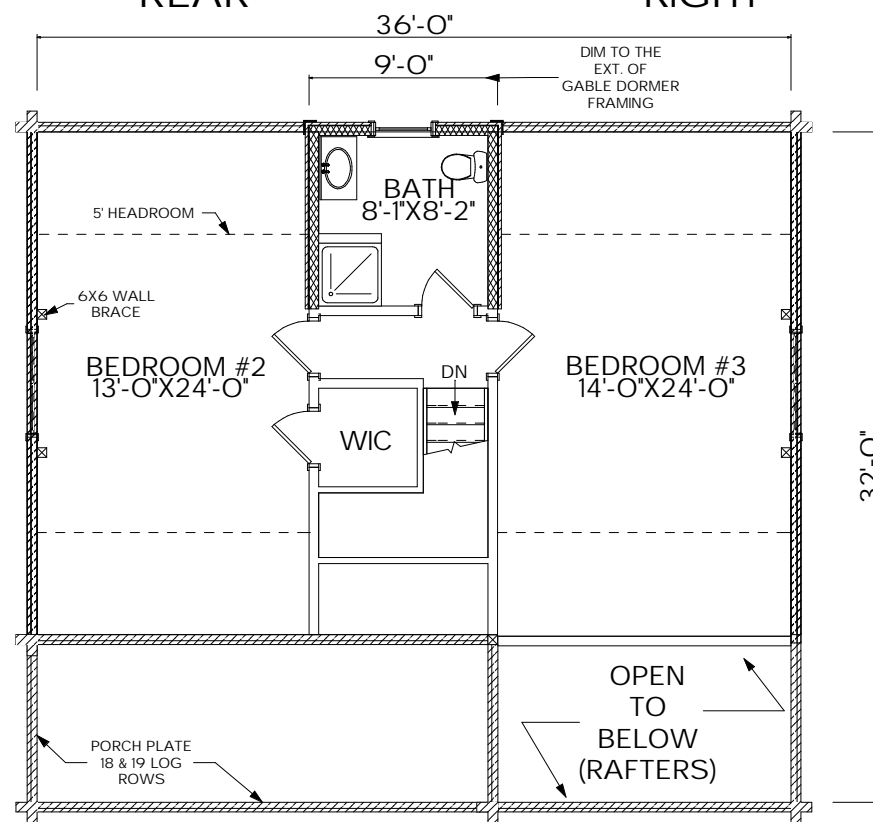

MOOSEHEAD CEDAR LOG HOMES

The Georgetown

Sq. Ft.: 1,841
Size: 36'Wx32'L
Baths: 2
Bedrooms: 3

FRONT

LEFT

REAR

RIGHT

FIRST FLOOR

SECOND FLOOR