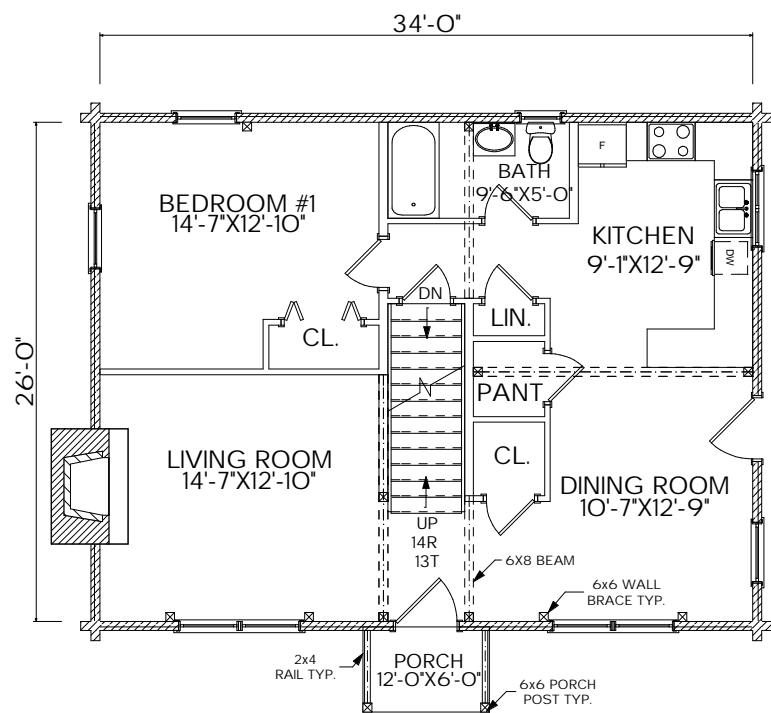

MOOSEHEAD CEDAR LOG HOMES

The Dreamer

Sq. Ft.: 1,764
 Size: 34'Wx26'L
 Baths: 2
 Bedrooms: 3

FRONT

LEFT

REAR

RIGHT

FIRST FLOOR

SECOND FLOOR