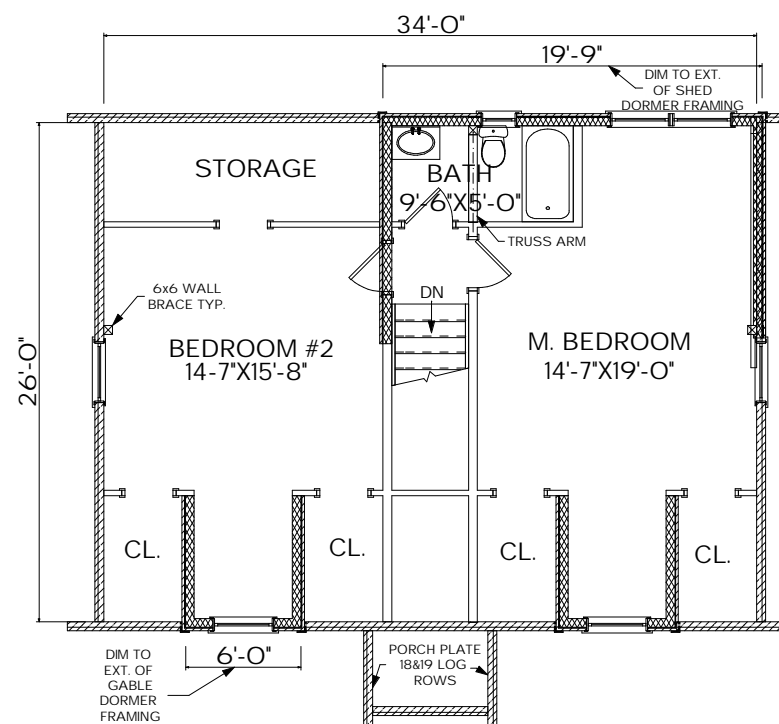

MOOSEHEAD CEDAR LOG HOMES

The Dreamer

Sq. Ft.: 1,764
 Size: 34'Wx26'L
 Baths: 2
 Bedrooms: 3

FRONT

LEFT

REAR

RIGHT

FIRST FLOOR

SECOND FLOOR