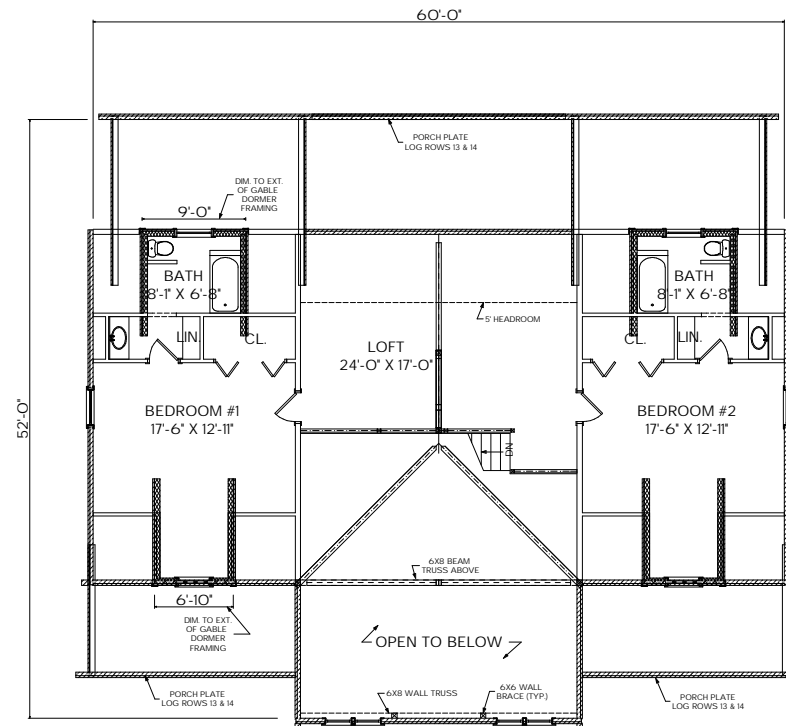

MOOSEHEAD CEDAR LOG HOMES

The Bridgewater

Sq. Ft.: 3,995
Size: 60'Wx52'L
Baths: 4
Bedrooms: 3-4

FRONT

LEFT

REAR

RIGHT

FIRST FLOOR

SECOND FLOOR