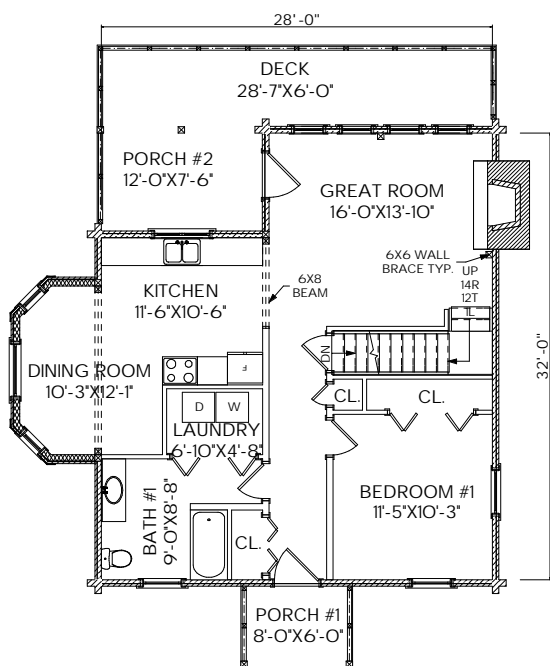

## The Adirondack

Sq. Ft.: 1,457  
Size: 28'Wx32'L  
Baths: 2  
Bedrooms: 3

FRONT

LEFT

REAR

RIGHT

FIRST FLOOR

SECOND FLOOR