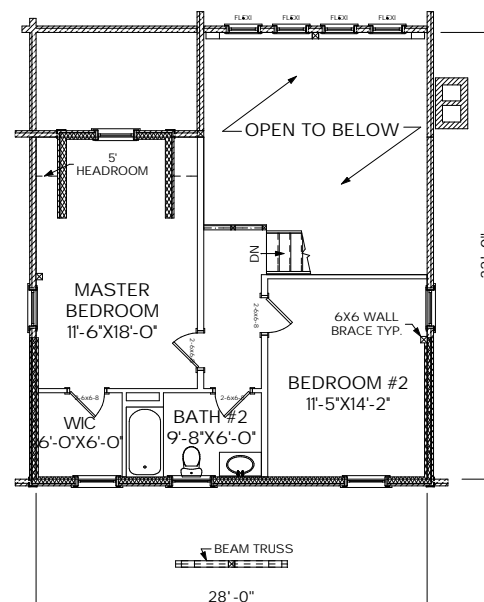

## The Adirondack

Sq. Ft.: 1,457  
Size: 28'Wx32'L  
Baths: 2  
Bedrooms: 3

FRONT

LEFT

REAR

RIGHT

FIRST FLOOR

SECOND FLOOR