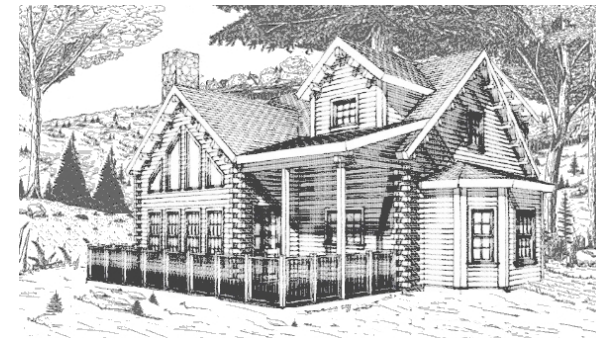

# MOOSEHEAD CEDAR LOG HOMES

## The Adirondack

Sq. Ft.: 1,457  
Size: 28'Wx32'L  
Baths: 2  
Bedrooms: 3

FRONT

LEFT

REAR

RIGHT

FIRST FLOOR

SECOND FLOOR